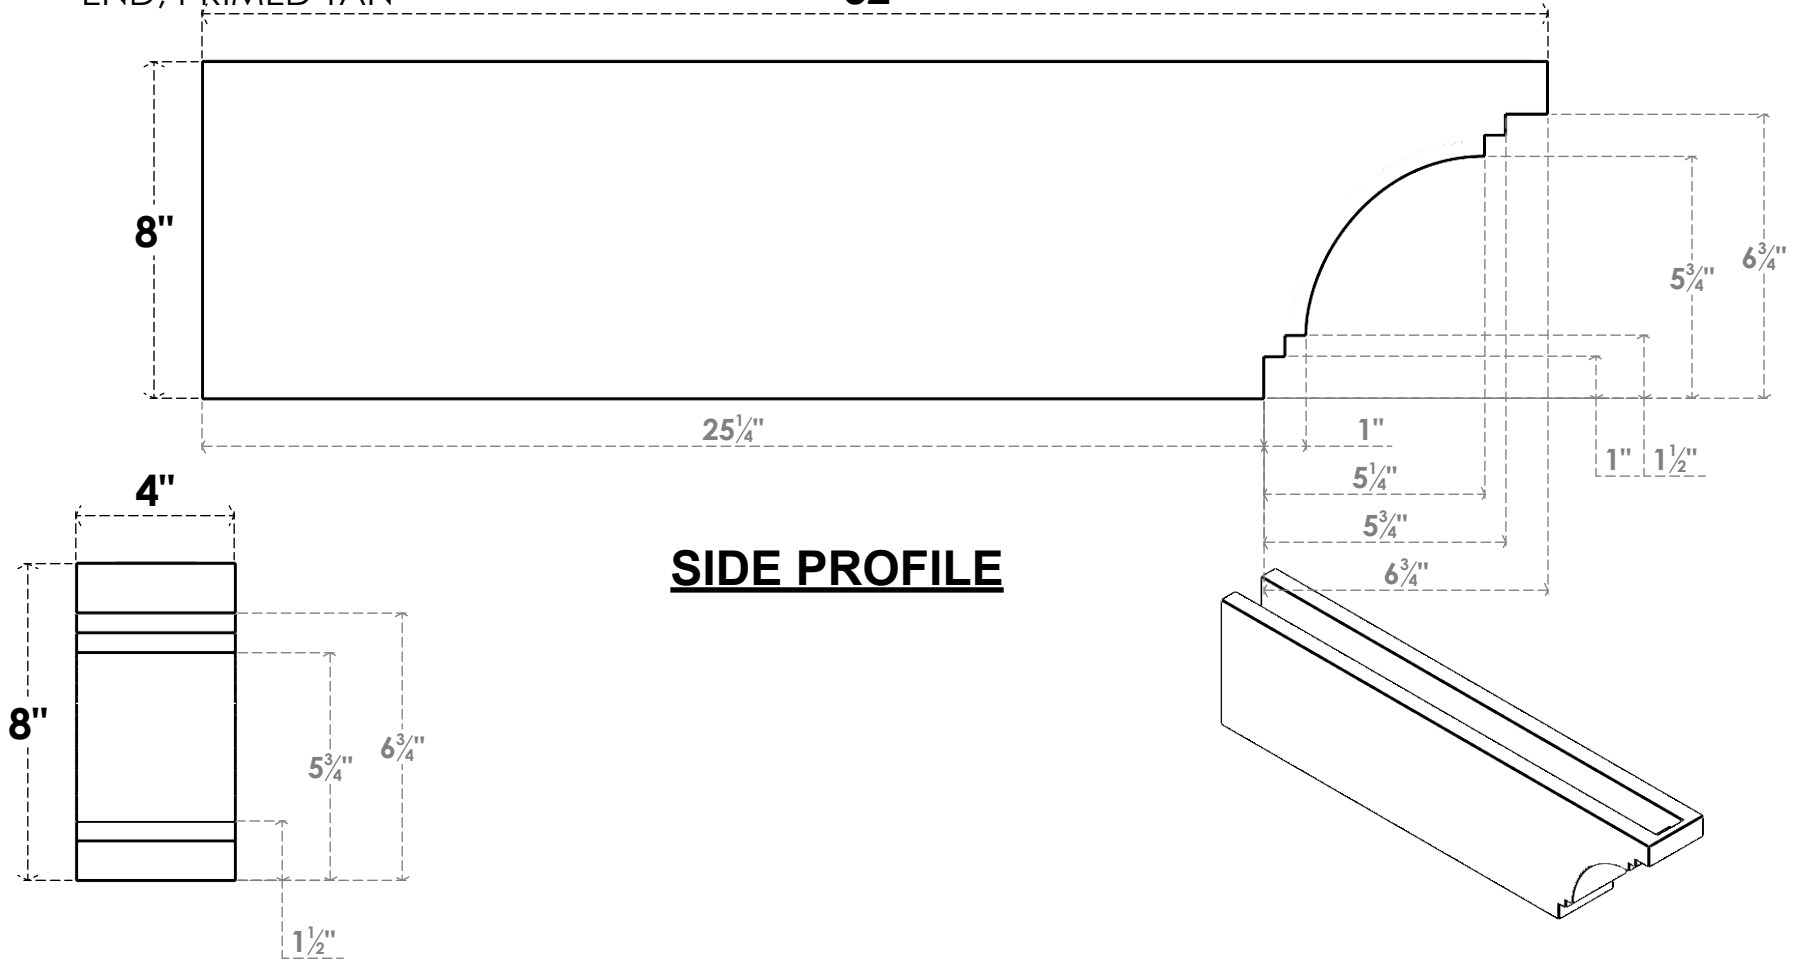

ITEM NUMBER: RFTURO040X08000X32000X008PEC00RCPR

4"W X 8"H X 32"L TIMBERTHANE ROUGH CEDAR PESCADERO FAUX WOOD OPEN RAFTER TAIL, 8"L END, PRIMED TAN

32"

SIDE PROFILE

FRONT PROFILE

ISOMETRIC

GENERATED DATE : 03/02/2023